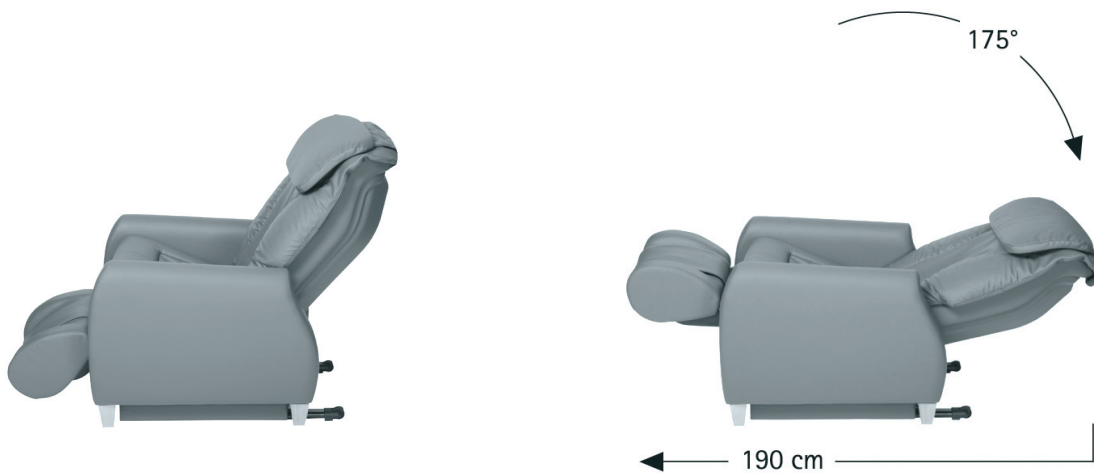

PARADISO®

HARMONY

The unique experience - perfect relaxation in style

Outstanding massage performance and superior design
combined with luxurious quality finish to meet highest demands

blue

sand

ivory

camel

PARADISO®

HARMONY

The perfect armchair for massage and relaxation. Convenient and very comfortable adjustment for all positions. Warmth and a complex massage of the entire body - the ideal combination for recreation and new vitality.

- Concentrated and intense back massage, reflexology and massage of the entire body
- Combined massage programs and selected applications for all body zones
- Relaxing through warmth: Heating for the back - to be used with or without massage
- Smooth and comfortable adjustment for sitting- and relaxing-positions. Multi-level control
- Perfect body-adaption: Length adjustment of foot rest up to 190 cms
- Ideal relaxing position: backrest reclines to 175° to promote deep relaxation
- Luxurious and generous upholstery design with adjustable neck support

Upholstery: High grade synthetic leather

Colours: black, blue, camel, sand, ivory

Massage

Shiatsu 6 - massage: kneading - tapping - active massage - rolling massage. 3 width-selection. Massage adjustable to 4 intensities. Selection of therapy-settings. Massage and heating combined. Kneading - rotation for calves. Reflexology. Oscillating massage waves for back/waist and seat/thighs. Automatic operation for complex full-body-massage. 3 massage programs. Timer: 30 minutes.